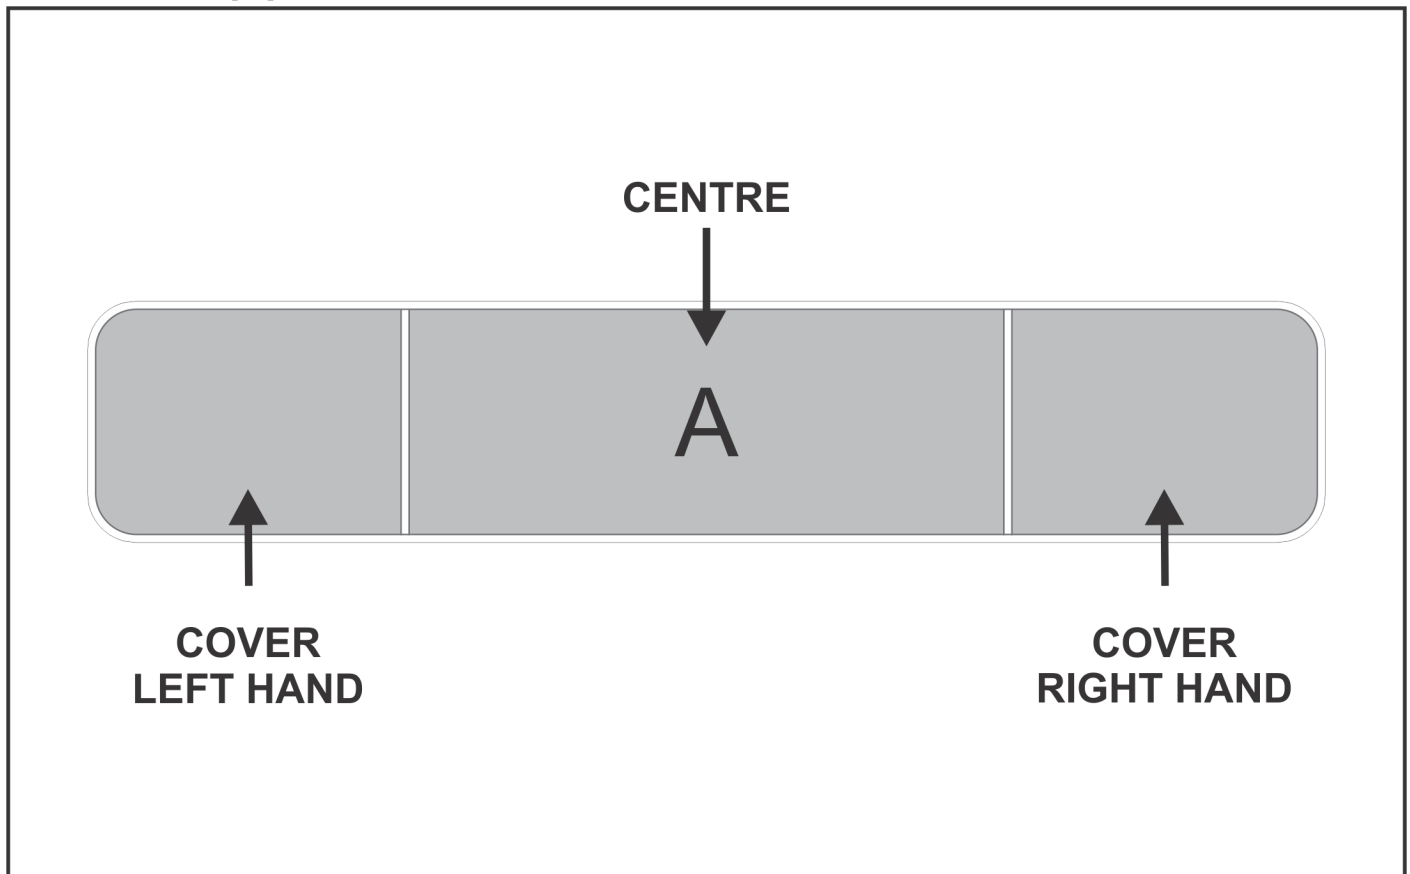

SG-HP-81-G

PPS Hoppla Bostock Oven Mitt

Need to know:

- Includes 1-Position Sublimation (setup fees apply)
- **Please Note: We cannot guarantee 100% logo Alignment on all Brandable Panels.**

Branding Options:

Position A

1. Custom Sublimation A (CPSUB-A)
Full Colour
Size: 739mm wide x 325mm high